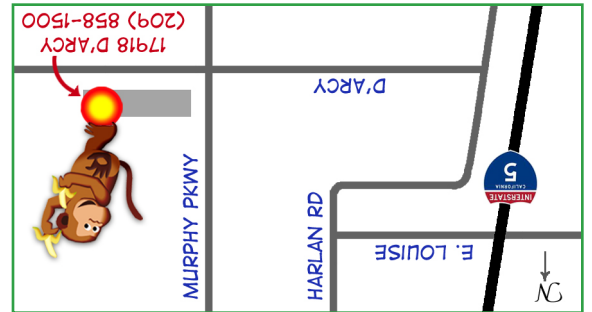

17918 Murphy Parkway ♦ Lathrop, CA 95350
 (209) 858-1500

GO BANANAS

From Hwy 5 in Lathrop, take the Louise Exit, heading East, to Harlan Road and turn right. Follow Harlan and take first left turn onto D'Arcy. Go through the Murphy Parkway intersection. **Go Bananas** is at the end of the large building on the left. Turn left into our parking area.